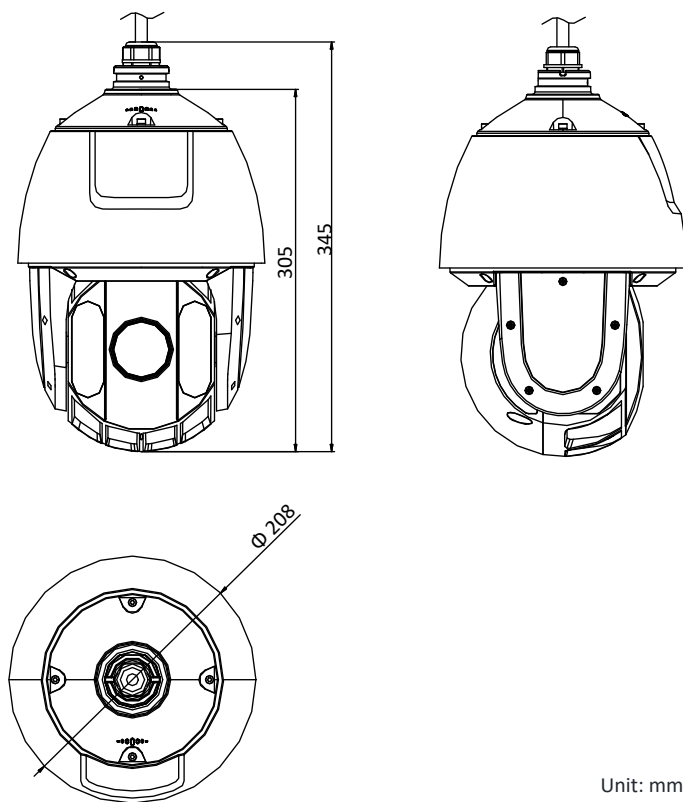

Available Model

DS-2DE5232IW-AE, 24 VAC & Hi-PoE

Dimensions

Unit: mm